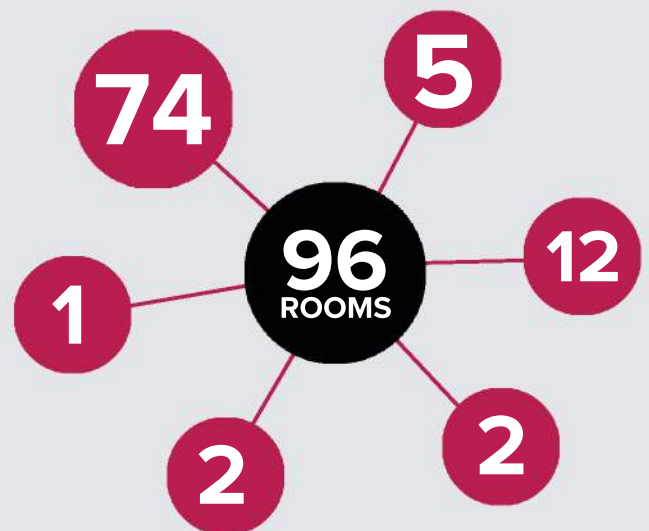

TSOGO SUN

GOLDEN HORSE FACT SHEET

GOLDEN HORSE
HOTEL

Welcome to Pietermaritzburg's Premier Entertainment Destination

GOLDEN HORSE
HOTEL

Location

Situated within the charming and scenic Natal Midlands, the Golden Horse Casino Hotel is the ideal base from which to explore the undulating hills and picturesque views of the magnificent Drakensberg escarpment. Enjoy the thrills of the casino and racecourse, or if your stay is for business within Pietermaritzburg and surrounding areas, each of our 96 rooms and suites are well-equipped with everything you'll ever need for work or play.

Our Rooms

The Golden Horse Hotel accommodation options include great-value Standard Rooms, Deluxe Rooms with either a king bed or two twins, family-friendly Executive Rooms, spacious Suites with a separate lounge, and the Presidential Suite with a private boardroom and lounge.

Rooms include:

- Air-conditioning
- Complimentary unlimited Wi-Fi
- Tea and coffee facilities
- Mini fridge
- Large work desk
- In-room dining service
- TV with selected DStv channels
- Large electronic safe